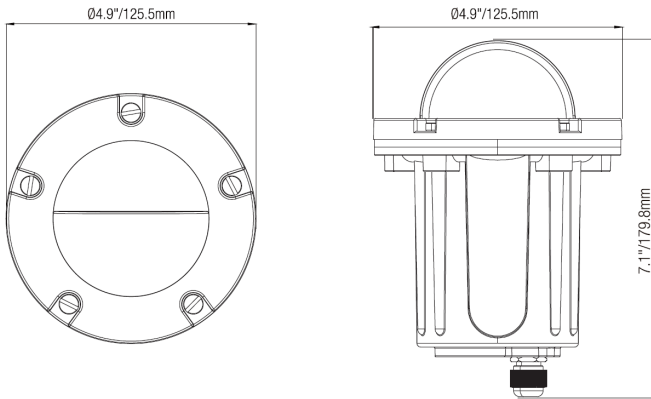

### PRODUCT FEATURES

Lamp Type	MR-16 (Sold Separately)
Wattage	UP to 50W
Voltage	9 – 17V AC/DC
Lead Wire	Pre-strip SVT 2x18 AWG Gauge, L=72"
IP Rating	IP65
Lens Material	Clear Glass Lens
Housing	Solid Brass + Nylon
Finish	AB Antique Bronze / GM Gun Metal Black / MB Matte Black
Dimensions	4.9" DIA x 7.1" H

## DIMENSIONS

LT2203A