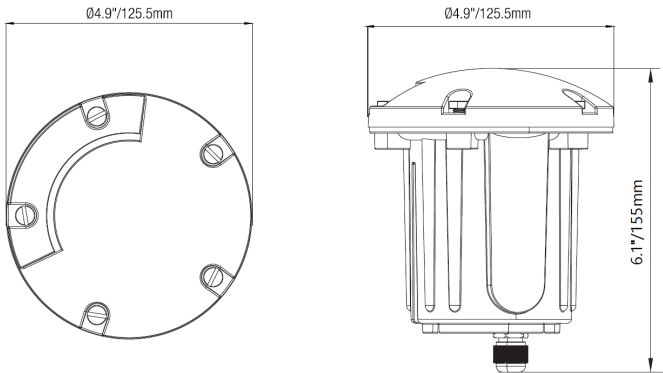

LT2204A

WELL LIGHT

PRODUCT FEATURES

Lamp Type	MR-16 (Sold Separately)
Wattage	UP to 50W
Voltage	9 – 17V AC/DC
Lead Wire	Pre-strip SVT 2x18 AWG Gauge, L=72"
IP Rating	IP65
Lens Material	Clear Glass Lens
Housing	Solid Brass + Nylon
Finish	AB Antique Bronze / GM Gun Metal Black / MB Matte Black
Dimensions	4.9" DIA x 6.1" H

501 S. Reino Rd. #237 Newbury Park, CA 91320
shopluminouslighting.com • 323-999-6277

SPECIFICATIONS

Housing Construction	Solid Brass
Finish	Antique Bronze Gun Metal Black Matte Black
Lens	Clear Glass Lens
Ground Stake	Included
Wiring	Prewired with 72" 18/2 AWG Lead Wire
Led lamp	MR-16 LED Lamp
Electrical	Input Voltage Range 9 - 17V AC/DC. Low voltage transformer required to operate (sold separately)

DIMENSIONS

LT2204A