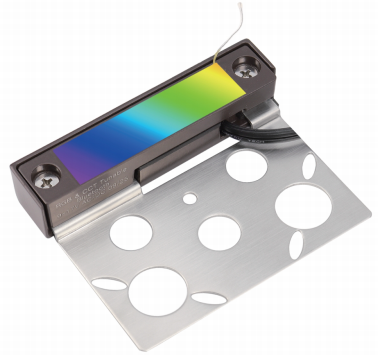

LT2701ES2

HARDSCAPE LIGHT

PRODUCT FEATURES

Lamp Type	Replaceable LED module
Wattage / Lumen	3W(MAX) RGB & 3CCT Manual Tunable (2700/4000/6000K) / Lumen 225ML
Voltage	9 – 17V AC/DC
Lead Wire	Pre-stripped SPT-1W 18AWG, L=72"
IP Rating	IP65
Lens Material	Potting
Housing	Die-cast Aluminum
Finish	AB Antique Bronze / GM Gun Metal Black / MB Matte Black
Dimensions	4" L x 3.2" W

ORDERING INFORMATION

CATEGORY	MODEL	FINISH	LAMP	ACCESSORIES
Hardscape Light	LT2701ES2	ORB Brown	3W(MAX)	LT405A Small size used for 12 to 22 AWG wire
		MB Matte Black	RGB & 3CCT Manual Tunable	LT405B Small size used for 10 to 22 AWG wire
				LT405C Medium size used for 8 to 22 AWG wire
				LT405D Large size used for 6 to 22 AWG wire
				Please consult for details on other optional accessories.

LUMINOUS LANDSCAPE LLC

501 S. Reino Rd. #237 Newbury Park, CA 91320
shopluminouslighting.com • 323-999-6277

SPECIFICATIONS

Housing Construction	Die-cast Aluminum
Finish	ORB Brown MB Matte Black
Lens	Potting
Control Mode / Color:	Manual Button Switch / RGB Multiple Color & 3CCT (2700/4000/6000K)
Wiring	Pre-stripped SPT-1W 18AWG, L=72"
Led lamp	3W(MAX) Replaceable LED Module
Electrical	Input Voltage Range 9 - 17V AC/DC. Low voltage transformer required to operate (sold separately)