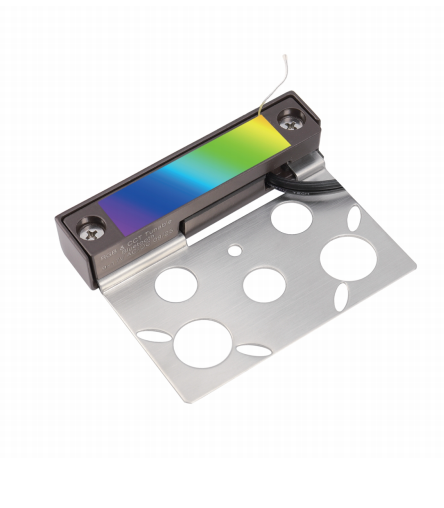

HARDSCAPE LIGHT

PRODUCT FEATURES

Lamp Type	Replaceable LED module
Wattage / Lumen	2W (MAX) RGB & CCT Tunable Bluetooth APP / Lumen 140 ML
Voltage	9 – 17V AC/DC
Lead Wire	Pre-stripped SPT-1W 18AWG, L=72"
IP Rating	IP65
Lens Material	Potting
Housing	Die-cast Aluminum
Finish	AB Antique Bronze / GM Gun Metal Black / MB Matte Black
Dimensions	4" L x 3.2" W

ORDERING INFORMATION

CATEGORY	MODEL	FINISH	LAMP	ACCESSORIES
Hardscape Light	LT2701ES3	ORB Brown	2W (MAX)	LT405A Small size used for 12 to 22 AWG wire
		MB Matte Black	RGB & CCT Tunable Bluetooth APP	LT405B Small size used for 10 to 22 AWG wire
				LT405C Medium size used for 8 to 22 AWG wire
				LT405D Large size used for 6 to 22 AWG wire
Please consult for details on other optional accessories.				

SPECIFICATIONS

Housing Construction	Die-cast Aluminum
Finish	ORB Brown MB Matte Black
Lens	Potting
Control Mode / Color:	Bluetooth App / RGB & CCT Tunable
Wiring	Pre-stripped SPT-1W 18AWG, L=72"
Led lamp	2W Replaceable LED Module
Electrical	Input Voltage Range 9 - 17V AC/DC. Low voltage transformer required to operate (sold separately)