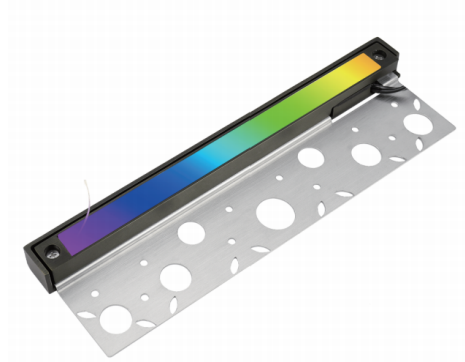

LT2701PL3

HARDSCAPE LIGHT

PRODUCT FEATURES

Lamp Type	Replaceable LED module
Wattage	4W / 280ML
Voltage	9 – 17V AC/DC
Lead Wire	Pre-stripped SPT-1W 18AWG, L=72"
IP Rating	IP65
Lens Material	Plastic Lens
Housing	Die-cast Brass
Finish	AB Antique Bronze / GM Gun Metal Black / MB Matte Black
Dimensions	12" L x 3.2" W

ORDERING INFORMATION

CATEGORY	MODEL	FINISH	LAMP	ACCESSORIES	
Hardscape Light	LT2701PL3	AB Antique Bronze	4W(MAX)	LT405A	Small size used for 12 to 22 AWG wire
		GM Gun Metal Black		LT405B	Small size used for 10 to 22 AWG wire
		MB Matte Black		LT405C	Medium size used for 8 to 22 AWG wire
			LT405D	Large size used for 6 to 22 AWG wire	
				Please consult for details on other optional accessories.	

SPECIFICATIONS

Housing Construction	Die-cast Brass
Finish	AB Antique Bronze GM Gun Metal Black MB Matte Black
Lens	Plastic Lens
Lumen	280 ML
Wiring	Pre-stripped SPT-1W 18AWG, L=72"
LED Lamp	4W Replaceable LED module / RGB & CCT Bluetooth Tunable APP
Electrical	Input Voltage Range 9 - 17V AC/DC. Low voltage transformer required to operate (sold separately)